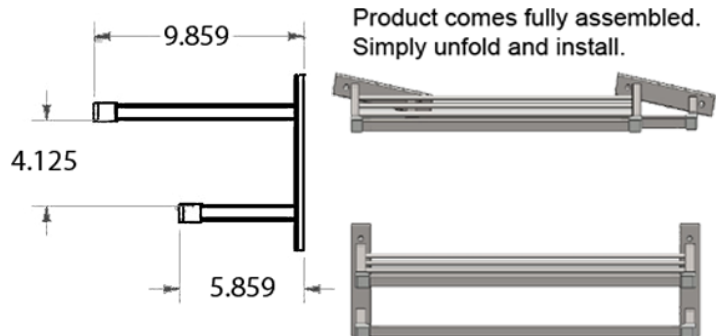

- SUPERIOR STRONG DESIGN
- SAVES 95% OF INSTALLATION LABOR

HARDWARE INCLUDED

- FULLY ASSEMBLED 304 STAINLESS STEEL TOWEL SHELF - 1
- 304 STAINLESS STEEL RENOVATION BACK PLATES - 2
- STAINLESS STEEL WALL SCREWS - 4
- WALL ANCHORS - 4

WALL MOUNTED

PART NUMBERS

1012-24RENBP

FINISH

BRIGHT POLISHED

INSTALLATION:

Step 1 - Remove from package and rotate clockwise until shelf and bar are perpendicular to one another.

Step 2 - Attach renovation back plates to the wall with provided tack nails then attach shelf to wall using the provided stainless steel screws.