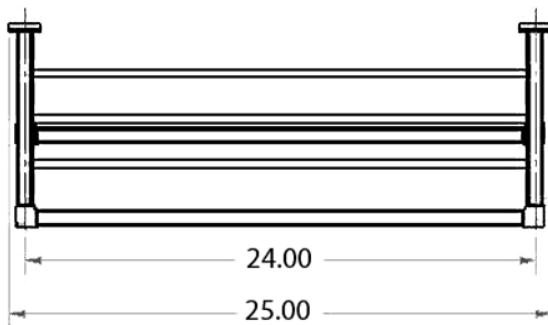

- SUPERIOR STRONG DESIGN
- SAVES 95% OF INSTALLATION LABOR

HARDWARE INCLUDED

- FULLY ASSEMBLED 304 STAINLESS STEEL TOWEL SHELF - 1
- 304 STAINLESS STEEL RENOVATION BACK PLATES - 2
- STAINLESS STEEL WALL SCREWS - 4
- WALL ANCHORS - 4

WALL MOUNTED

PART NUMBERS

1012-24RENBP

FINISH

BRIGHT POLISHED

INSTALLATION:

Step 1 - Remove from package and rotate clockwise until shelf and bar are perpendicular to one another.

Step 2 - Attach renovation back plates to the wall with provided tack nails then attach shelf to wall using the provided stainless steel screws.