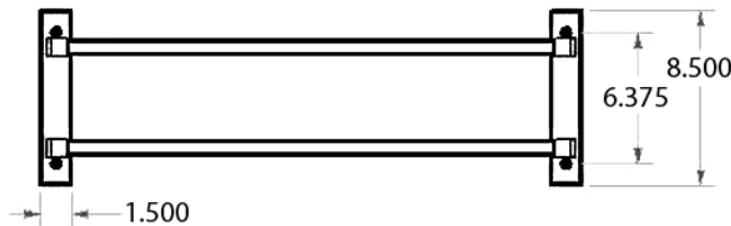

- SUPERIOR STRONG DESIGN
- SAVES 95% OF INSTALLATION LABOR

HARDWARE INCLUDED

- FULLY ASSEMBLED 304 STAINLESS STEEL TOWEL SHELF - 1
- 304 STAINLESS STEEL RENOVATION BACK PLATES - 2
- STAINLESS STEEL WALL SCREWS - 4
- WALL ANCHORS - 4

WALL MOUNTED

PART NUMBERS

1012-24RENBP

FINISH

BRIGHT POLISHED

INSTALLATION:

Step 1 - Remove from package and rotate clockwise until shelf and bar are perpendicular to one another.

Step 2 - Attach renovation back plates to the wall with provided tack nails then attach shelf to wall using the provided stainless steel screws.