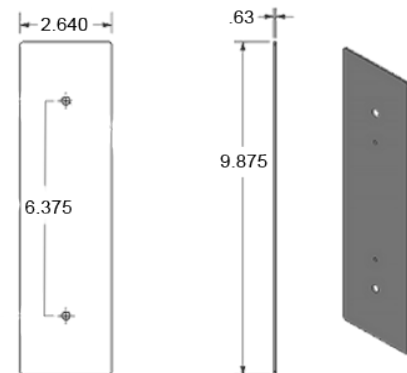

- SUPERIOR STRONG DESIGN
- SAVES 95% OF INSTALLATION LABOR

HARDWARE INCLUDED

- FULLY ASSEMBLED 304 STAINLESS STEEL TOWEL SHELF - 1
- 304 STAINLESS STEEL RENOVATION BACK PLATES - 2
- STAINLESS STEEL WALL SCREWS - 4
- WALL ANCHORS - 4

WALL MOUNTED

PART NUMBERS

1012-24RENBP

FINISH

BRIGHT POLISHED

INSTALLATION:

Step 1 - Remove from package and rotate clockwise until shelf and bar are perpendicular to one another.

Step 2 - Attach renovation back plates to the wall with provided tack nails then attach shelf to wall using the provided stainless steel screws.